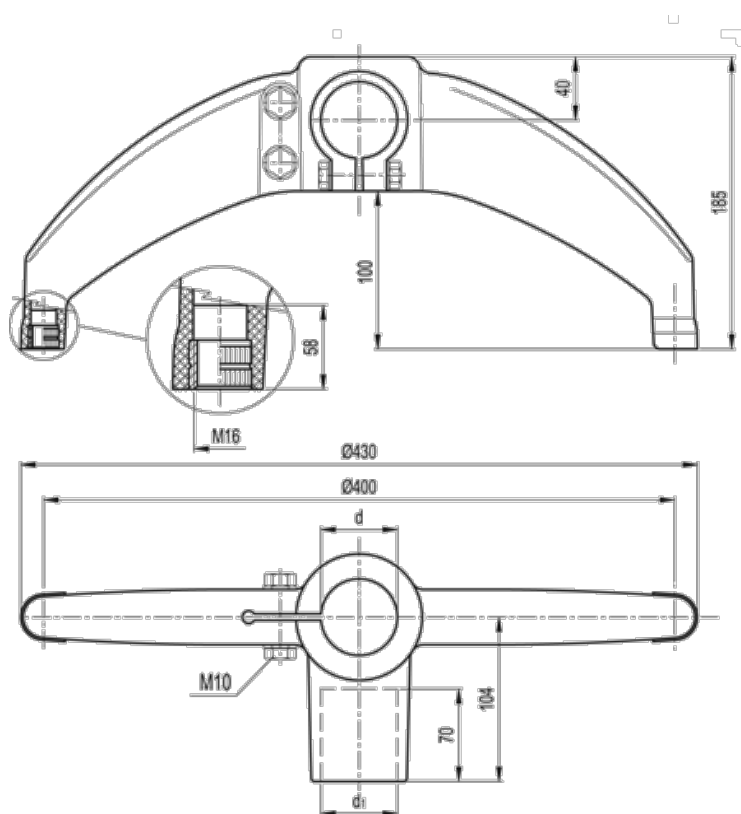

Data Sheet

Article number: 2310419630

Description: E+G Support base with connection joint
BAG2-180-42-42-A

Measures

d (inch) = 1 1/4 Gas
d1 (inch) = 1 1/4 Gas
d1 (mm) = 42.4
d mm = 42.4
Weight (g) = 720